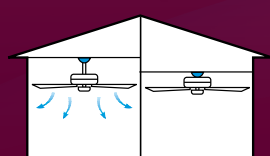

## 冬暖夏涼 節省能源 • ENERGY SAVING

吊扇具備正反轉功能，於不同季節均能提供舒適的享受。  
The Reversible Motor provides upward and downward air flow for desired air circulation.

夏季  
IN SUMMER

夏季時在有冷氣裝置的地方使用，可使冷氣加速循環  
It moves the air creating a breeze chill effect, minimizing air conditioning cost.

## 選擇吊於天花的裝置模式 • How to mount ceiling style

有吊通及無吊通設計  
Dual Mount System

吊扇用作吊通型風扇或用作貼近天花型風扇  
Select either downrod or close-to-ceiling mounting

全天候天花裝置  
Downrod Style

吊扇上盅設計可適合斜天花裝置  
A pivoting canopy is suitable for standard or vaulted ceiling.