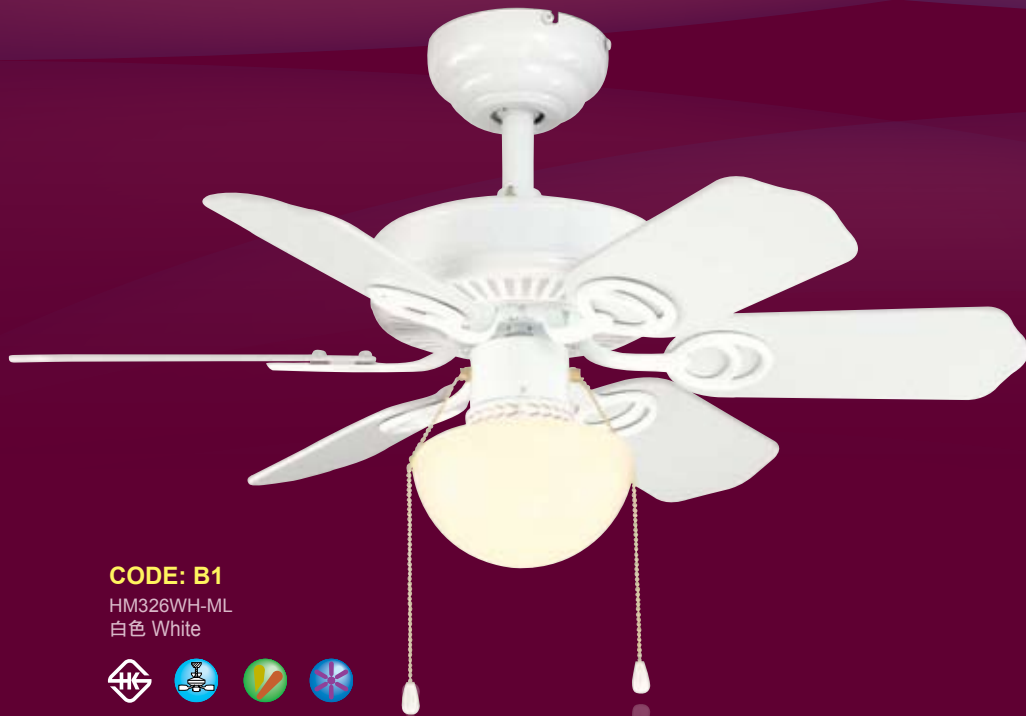

簡
樸
系

Basic Series

CODE: B1
HM326WH-ML
白色 White

- 直徑32吋配高級木扇葉，配合各種室內佈置。
- 配白色／洗白橡木色木扇葉。
- 具備正反掣及三速拉掣，隨意調節風向，風速。
- 配備燈飾。
- 燈泡數量：1個(不包括Type E27, max. 60W)。
- 32" sweep with high quality wood blades.
- Reversible white to bleached oak blades.
- 3 - speed reversible motor.
- Light kit included.
- No. of bulb: 1 (Type E27, max. 60W, not provided)

強
力
吊
扇
系
列

Industrial Series

- 備有140厘米(56吋)、120厘米(48吋)及90厘米(36吋)三種款式。
- 具特別設計新型鋁葉，風力強勁。
- 備吊通長度7吋至36吋，可配合高低樓底。
- 吊鈎裝置，方便可靠。
- 適合需要強勁風速場所使用。
- 特備EMSD規格，適合政府、學校使用。

**World Renowned Ceiling Fans
Only the Best**
優質產品 · 馳譽世界

CODE: K1
K56 (140cm)

CODE: K2
K48 (120cm)

CODE: K3
K36 (90cm)