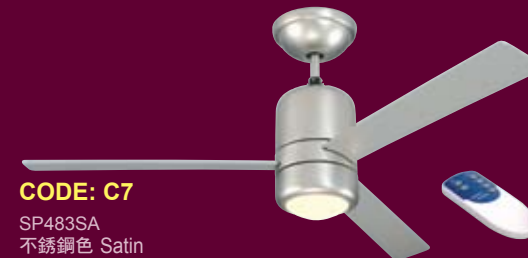

- 直徑48吋配高級木扇葉。
- SA型號：配白色／不銹鋼色木扇葉。
- WH型號：配白色／洗白橡木色扇葉。
- 具備正反和三速調控，可隨意調節風向和風速。
- 配備無線三速遙控器，另附調光功能。
- 配備燈飾。
- 燈泡數量：1個(內附Type G9, max. 60W)。