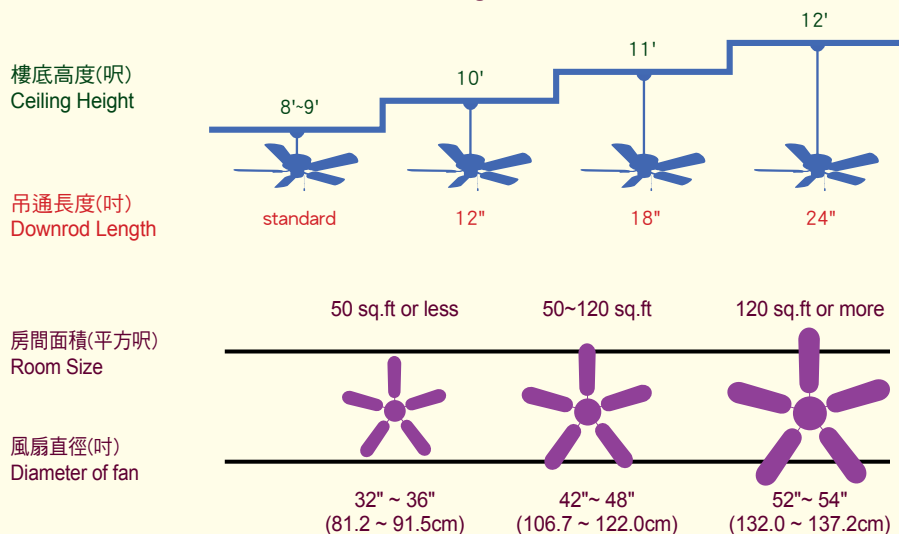

## 選擇吊於天花的裝置模式 • How to mount ceiling style

有吊通及無吊通設計  
Dual Mount System

吊扇用作吊通型風扇或用作貼近天花型風扇  
Select either downrod or close-to-ceiling mounting

全天候天花裝置  
Downrod Style

吊扇上盅設計可適合斜天花裝置  
A pivoting canopy is suitable for standard or vaulted ceiling.

## 如何選擇合適的吊通長度及吊扇？ How to choose the right downrod & fan size?

適合8呎(2.4米)樓底使用  
Suitable for 8 feet (2.4m) ceiling